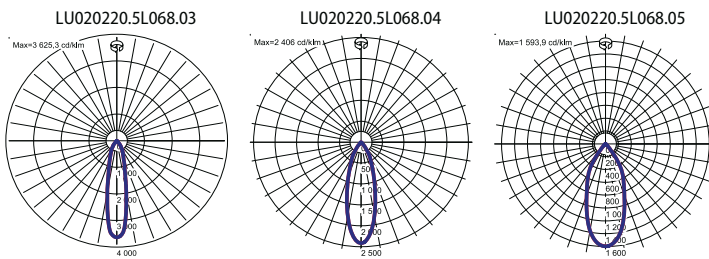

LICHTVERTEILUNGSKURVEN

Lichtstrom-Toleranz +/- 10%.

LEaD LiGHT

Experts in LED

LEaD LIGHT GmbH

Hoogeweg 132
47623 Kvelaer

Tel.: +49 2832/975208-0

Fax: +49 2832/975208-88

Web: www.LEaD-LIGHT.de

Mail: info@LEaD-LIGHT.de